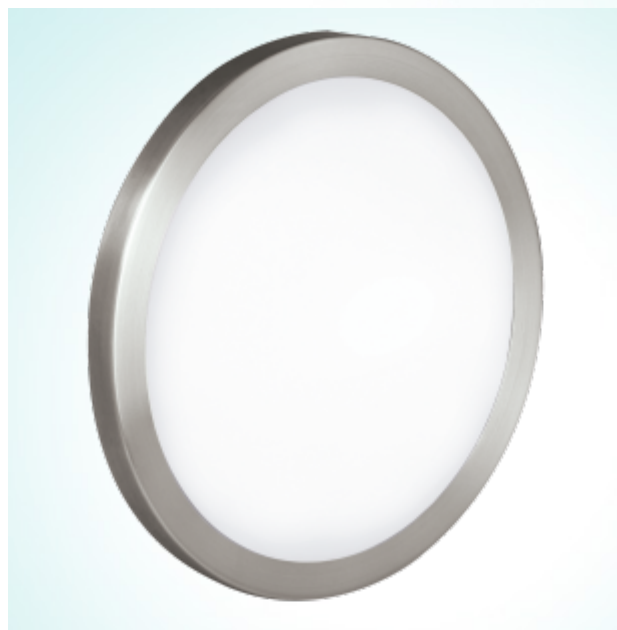

87331

AREZZO

General Information

Article: 87331
 Lighting Type: wall / ceiling luminaire
 Collection: Style
 EAN Code: 9002759873318

Dimensions

Ø: 425 mm
 Overhang: 95 mm
 Weight: 2.439 kg

Illuminant

Socket: E27
 Illuminant: E27
 Delivery: excl.
 Max. Wattage: 2x 60W
 Suitable for: A++ - E

Material & Colour

Enclosure Material: steel
 Enclosure Colour: satin nickel
 Glass / Shade Material: satinated glass
 Glass / Shade Colour: white

Technical Information

Protection Rating: IP20
 Protection Class: 1
 Line Voltage: 220-240V,50/60Hz
 Operation Voltage: 220-240V,50/60Hz